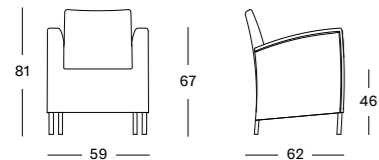

SAFI

frame	aluminium
weave	polyethylene wicker
weave color	old lace black
glides	white nylon
glass	tempered glass

MAINTENANCE AND CARE

SYNTHETIC WEAVE

For our all-weather outdoor collection, we use multiple synthetic materials, including polyethylene, polypropylene, HDPE wicker and HPL.

All our synthetic materials are specifically designed to withstand any weather conditions, are UV-resistant, and can be left outside all year long.

We recommend giving them a quick wash when dirty or every three months with a non-foaming mild detergent.

ALUMINIUM

Aluminium has a self-protective layer, which prevents corrosion and makes this material very suitable for outdoor applications.

On top of that, it is super easy to maintain. A quick wash with a non-foaming mild detergent every now and then is all it needs!

DIMENSIONS

DINING CHAIR