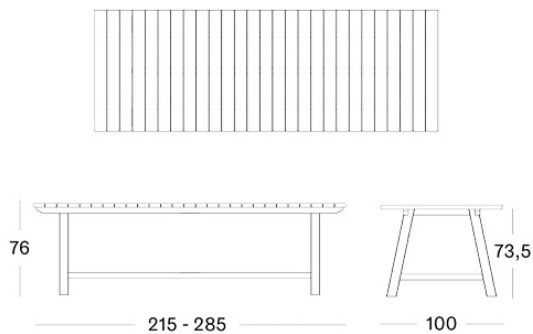

BERNARD DINING TABLE

BRAND

Vincent Sheppard | outdoor

MATERIALS

solid teak, untreated

SIZES (IN CM)

MAINTENANCE

Left outdoors, the colour of untreated teak will change to an attractive silver grey, aided only by an occasional washing with warm soapy water in order to discourage moss.

Download our teak care and maintenance guide below:

Teak care and maintenance
guide

FRAME COLOURS