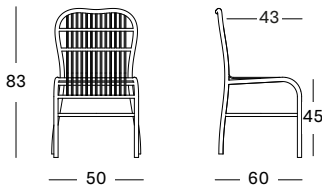

On top of that, it is super easy to maintain. A quick wash with a non-foaming mild detergent every now and then is all it needs!

COLOURS

OFF WHITE

CUSHION

- foam** dining chairs: 2 cm polyether foam
lazy armchair: 2 cm polyether foam
loung chair: 2 cm polyether foam
sunlounger: 3 cm polyether foam
modular piece: 12 quick dry foam
- removable** yes (except sunlounger)
- fabrics** see [fabric data sheet](#) for more info

PROTECTIVE COVERS

- dining chair** PC020
- dining armchair** PC020
- other** on request

DIMENSIONS

DINING CHAIR

DINING ARMCHAIR

LAZY ARMCHAIR

SUNLOUNGER WITH ARMS

LOUNGE CHAIR

MODULAR CORNER

MODULAR CENTER

FOOTREST

MODULAR FOOTREST

MODULAR COFFEE TABLE

SIDE TABLE

IN THIS COLLECTION

LUCY	ITEM CODE	FINISH	PACKAGE DIMENSION (cm/inch)		CBM (m ³ /ft ³)		WEIGHT (kg/lb)	
dining chair	GD064	off white	56 x 100 x 74 (2p)	22 x 39 x 29	0,41	14.63	4,95	10.91
dining armchair	GD063	off white	61 x 90 x 65	24 x 35 x 26	0,36	12.6	7,5	16.53
lazy armchair	GC052	off white	69 x 93 x 78	27 x 37 x 31	0,5	17.68	7	15.43
lounge chair	GC053	off white	80 x 90 x 89	31 x 35 x 35	0,64	22.63	8,2	18.08
footrest	GC059	off white	43 x 90 x 51	17 x 35 x 20	0,20	6.97	8,8	19.40
sunlounger	GC056	off white	49 x 188 x 77	19 x 74 x 25.05	0,71	25.05	16	35.27
side table	GT061	off white	48 x 56 x 56	19 x 22 x 22	0,15	5.32	8,5	18.74
modular corner	GC054	off white	80 x 90 x 89	31 x 35 x 35	0,64	22.63	11,5	25.35
modular center	GC055	off white	80 x 90 x 89	31 x 35 x 35	0,64	22.63	11	24.25
modular footrest	GT062	off white	43 x 202 x 70	17 x 80 x 28	0,6	21.2	5,3	11.68
modular coffee table	GT062	off white	59 x 83 x 80	23 x 33 x 31	0,39	13.84	10	22.05
modular ottoman	GT062	off white	59 x 83 x 80	23 x 33 x 31	0,39	13.84	10	22.05
glass coffee table	GL032	off white	↑ included in modular ottoman box				5,2	11.46