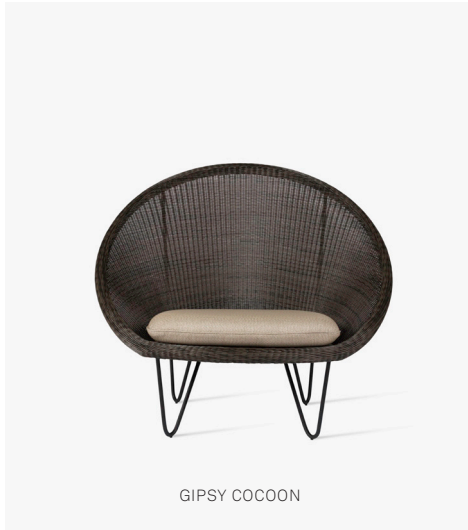

VINCENT SHEPPARD

GIPSY COLLECTION

PRODUCT DATA SHEET

GIPSY DINING CHAIR

GIPSY COCOON

GIPSY LOUNGE

GIPSY

frame	steel	
frame finish	expoy powder coated stee	
seat	synthetic wicker	
seat colours	black	
glides	black base	black nylon
	stainless steel base	tranparent nylon

CUSHION

foam	dining chair	2 cm polyether foam
	cocoon	8 cm quick dry foam
	lounge	12 cm quick dry foam

removable yes

fabrics see fabric data sheet for more info

deco cushions recommended deco cushion set for:

lounge	1x	60x60 cm
	2x	40x40 cm

FRAME FINISH

BLACK STEEL

SEAT COLOURS

BLACK WICKER

PROTECTIVE COVERS

dining chair	PC001
counter stool	PC020
bar stool	PC020

DIMENSIONS

VARIANTS

DINING CHAIR	ITEM CODE	FINISH	PACKAGE DIMENSION (cm/inch)		CBM (m³/ft³)	WEIGHT (kg/lb)	
black base	GD009M007S023	black	61 x 90 x 65	24 x 35.5 x 25.6	0,36 12.7	7,8	17,20
COCOON	ITEM CODE	FINISH	PACKAGE DIMENSION (cm/inch)		CBM (m³/ft³)	WEIGHT (kg/lb)	
black base	GC114M007S023	black	82 x 103 x 97	0.32 x 0.41 x 0.38	0,82 28.93	13	28.66
LOUNGE	ITEM CODE	FINISH	PACKAGE DIMENSION (cm/inch)		CBM (m³/ft³)	WEIGHT (kg/lb)	
black base	GC113M007S023	black	100 x 116 x 103	0.39 x 0.46 x 0.41	1,19 42.19	14	30.86