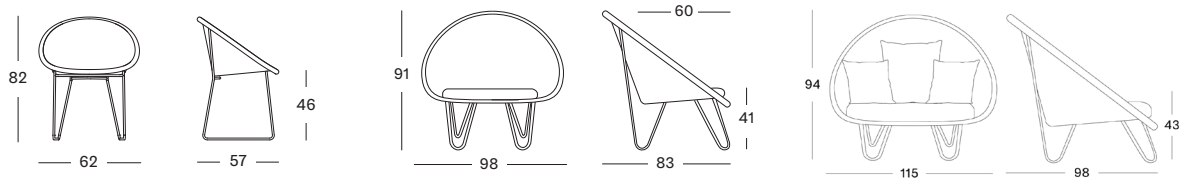

lounge	1x	60x60 cm
	2x	40x40 cm

FRAME FINISH

BLACK STEEL

SEAT COLOURS

BLACK WICKER

PROTECTIVE COVERS

dining chair	PC001
counter stool	PC020
bar stool	PC020

DIMENSIONS

VARIANTS

DINING CHAIR	ITEM CODE	FINISH	PACKAGE DIMENSION (cm/inch)		CBM (m³/ft³)	WEIGHT (kg/lb)	
black base	GD009M007S023	black	61 x 90 x 65	24 x 35.5 x 25.6	0,36 12.7	7,8	17,20
COCOON	ITEM CODE	FINISH	PACKAGE DIMENSION (cm/inch)		CBM (m³/ft³)	WEIGHT (kg/lb)	
black base	GC114M007S023	black	82 x 103 x 97	0.32 x 0.41 x 0.38	0,82 28.93	13	28.66
LOUNGE	ITEM CODE	FINISH	PACKAGE DIMENSION (cm/inch)		CBM (m³/ft³)	WEIGHT (kg/lb)	
black base	GC113M007S023	black	100 x 116 x 103	0.39 x 0.46 x 0.41	1,19 42.19	14	30.86