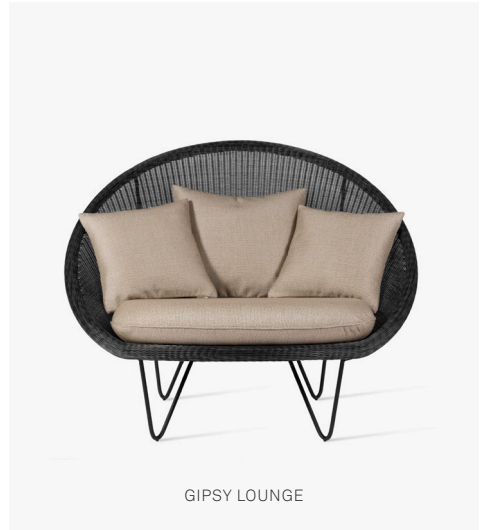

VINCENT SHEPPARD

GIPSY COLLECTION

PRODUCT DATA SHEET

GIPSY DINING CHAIR

GIPSY COCOON

GIPSY LOUNGE

GIPSY

frame	steel	
frame finish	expoy powder coated stee	
seat	synthetic wicker	
seat colours	black	
glides	black base	black nylon
	stainless steel base	tranparent nylon

CUSHION

foam	dining chair	2 cm polyether foam
	cocoon	8 cm quick dry foam
	lounge	12 cm quick dry foam

removable yes

fabrics see fabric data sheet for more info

deco cushions recommended deco cushion set for:

lounge	1x	60x60 cm
	2x	40x40 cm

FRAME FINISH

BLACK STEEL

SEAT COLOURS

BLACK WICKER

PROTECTIVE COVERS

dining chair	PC001
counter stool	PC020
bar stool	PC020

DIMENSIONS