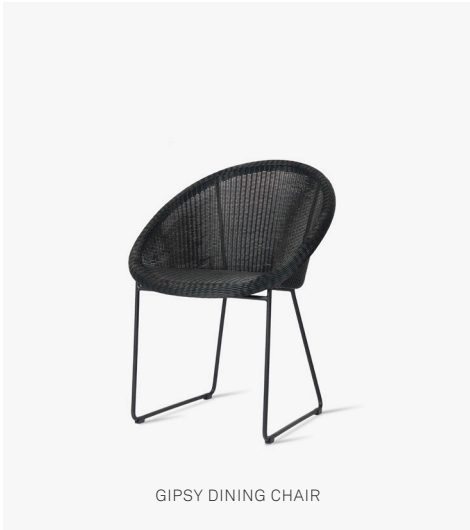

VINCENT SHEPPARD

GIPSY COLLECTION

PRODUCT DATA SHEET

GIPSY DINING CHAIR

GIPSY COCOON

GIPSY LOUNGE

GIPSY

frame	steel	
frame finish	expoy powder coated stee	
seat	synthetic wicker	
seat colours	black	
glides	black base	black nylon
	stainless steel base	tranparent nylon

CUSHION

foam	dining chair	2 cm polyether foam
	cocoon	8 cm quick dry foam
	lounge	12 cm quick dry foam

removable yes

fabrics see fabric data sheet for more info

deco cushions recommended deco cushion set for:

lounge	1x	60x60 cm
	2x	40x40 cm

FRAME FINISH

BLACK STEEL

SEAT COLOURS

BLACK WICKER

PROTECTIVE COVERS

dining chair	PC001
counter stool	PC020
bar stool	PC020

DIMENSIONS