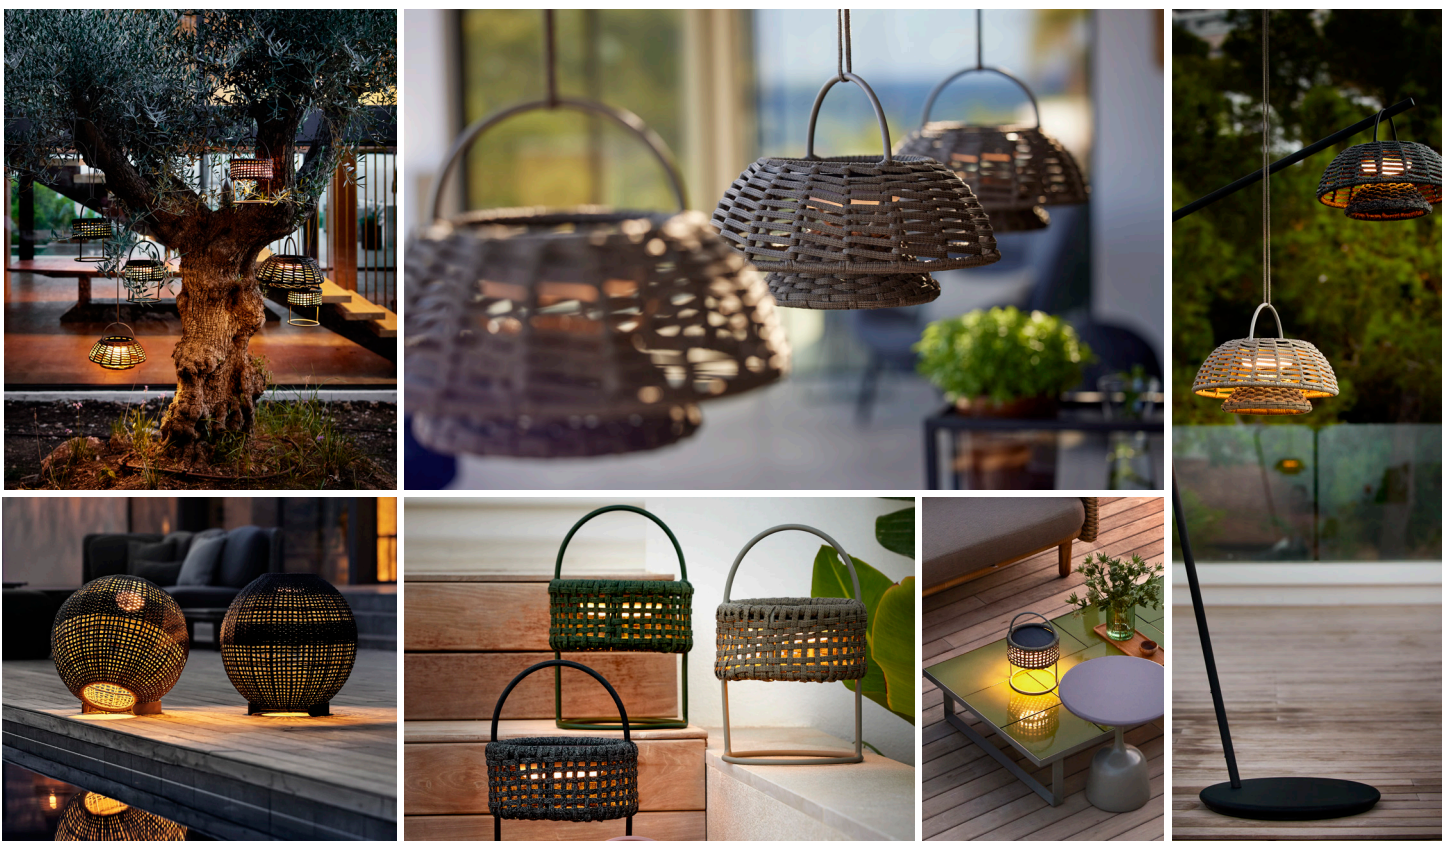

Inspiration