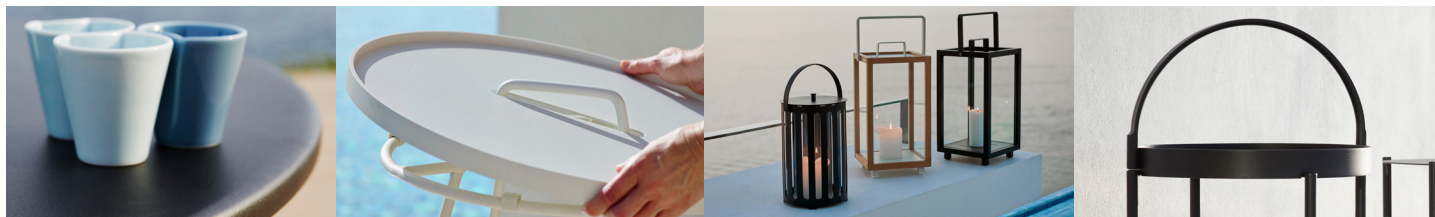

Cane-line Aluminium

Vedligeholdelsesvejledning/Maintenance/Pflegehinweise

Materiale

Cane-line tilbyder en lang række møbler i aluminium, som er pulverlakerede. Pulverlakeringen giver et beskyttende lag, som er tonet i flere forskellige farver. Aluminiumsmøbler er særdeles velegnede til udendørs- såvel som indendørs brug.

Vedligeholdelse

Møblerne kræver som udgangspunkt minimal vedligeholdelse.

Opbevares møblerne ved kystnære områder, skal møblerne vaskes/rengøres i vand og sæbe hyppigere end ellers. Vær opmærksom på ikke at udsætte møblet for hårdhændet behandling i form af slag eller stød, da det kan

beskadige pulverlakeringen. Det kan i værste fald bevirke, at fugt trænger ind til aluminiummet, og lakeringen kan tage skade. Vaser, glas og lignende kan sætte mærker i overfladen, hvis der er fugt under. Sørg for at holde overfladen ren og tør, hvis der stilles ting på i længere tid.

Opbevaring

Møblet tåler at stå ude året rundt, men det anbefales at dække det til med et møbelcover i vinterperioden eller i perioder, hvor det ikke anvendes. Vær opmærksom på, at der under længere tids tildækning kan opstå kondensvand, der kan danne mug og lign. Det er derfor vigtigt at løfte coveret fra bordet, således at luft kan cirkulere og fjerne kondensen.

Hvis man har mulighed for det, vil det være optimalt at stille møblet indendørs i vinterperioden for at skåne det mod vand, sne og kulde.

Material

Cane-line offers a wide range of furniture in powder-coated aluminium. Powder coating serves as a protective layer that is tinted in a variety of colours. Aluminium furniture is ideal for use outdoors as well as indoors.

Maintenance & cleaning

Aluminium furniture generally requires a minimum of maintenance.

If the furniture is stored near the coast, it will need to be cleaned more frequently using fresh water and soap.

Don't be too rough on your furniture to avoid causing dents, as this can damage the powder coating. At worst, moisture can reach the aluminium and damage the finish.

Vases, glass and similar items can lead to marks on the surface, if there is moisture under the item for more days. Make sure to keep the surface clean and dry, if things / items are put on the table for several days.

Storing

Your furniture can stay outdoors all year round, but it is best to store it under a furniture cover during winter months or during periods when the furniture is not in use. Please note, however, that condensation can form under the furniture cover, which can cause mould and mildew. Therefore, make sure to lift the cover away from the furniture to ensure proper air circulation and minimise condensation.

If possible, it is best to store your furniture indoors during winter months to protect it from the elements.

Material

Cane-line hat eine breite Auswahl an Möbeln aus pulverlackiertem Aluminium im Sortiment. Die Pulverlackierung bildet eine Schutzschicht und ist in mehreren Farbvarianten lieferbar. Aluminiummöbel sind besonders für den Außen-, aber auch für den Innengebrauch geeignet.

Instandhaltung