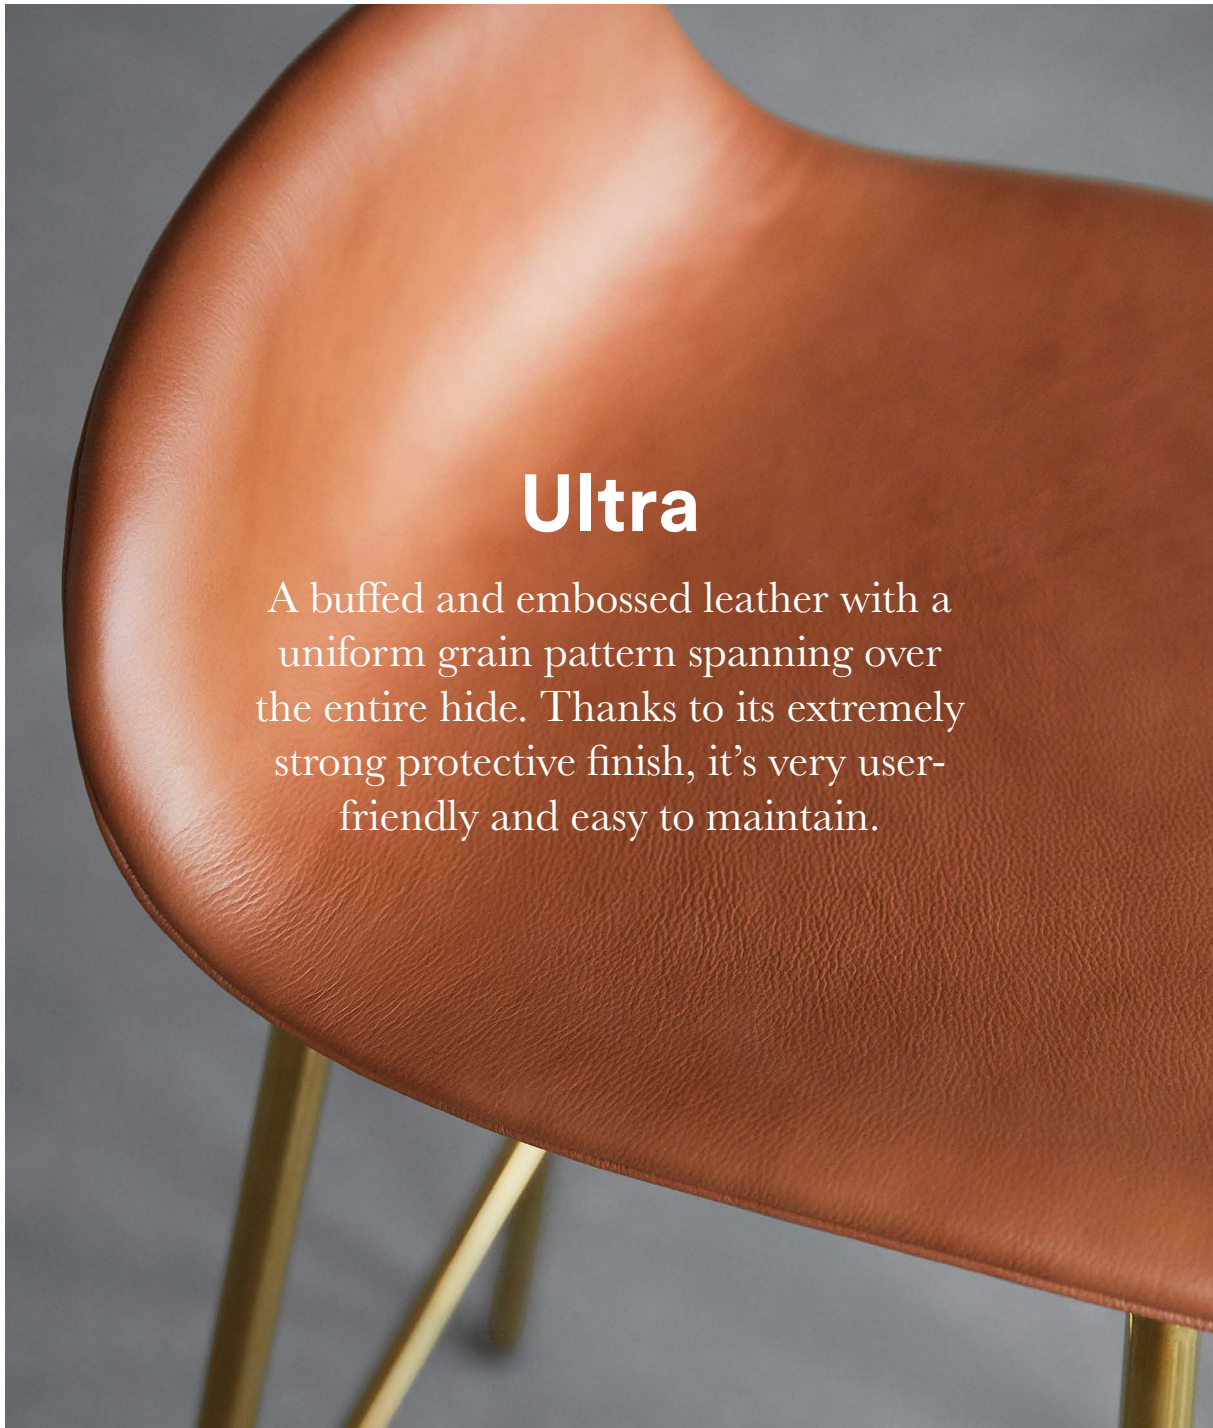

C O P E N H A G E N

Ultra

A buffed and embossed leather with a uniform grain pattern spanning over the entire hide. Thanks to its extremely strong protective finish, it's very user-friendly and easy to maintain.