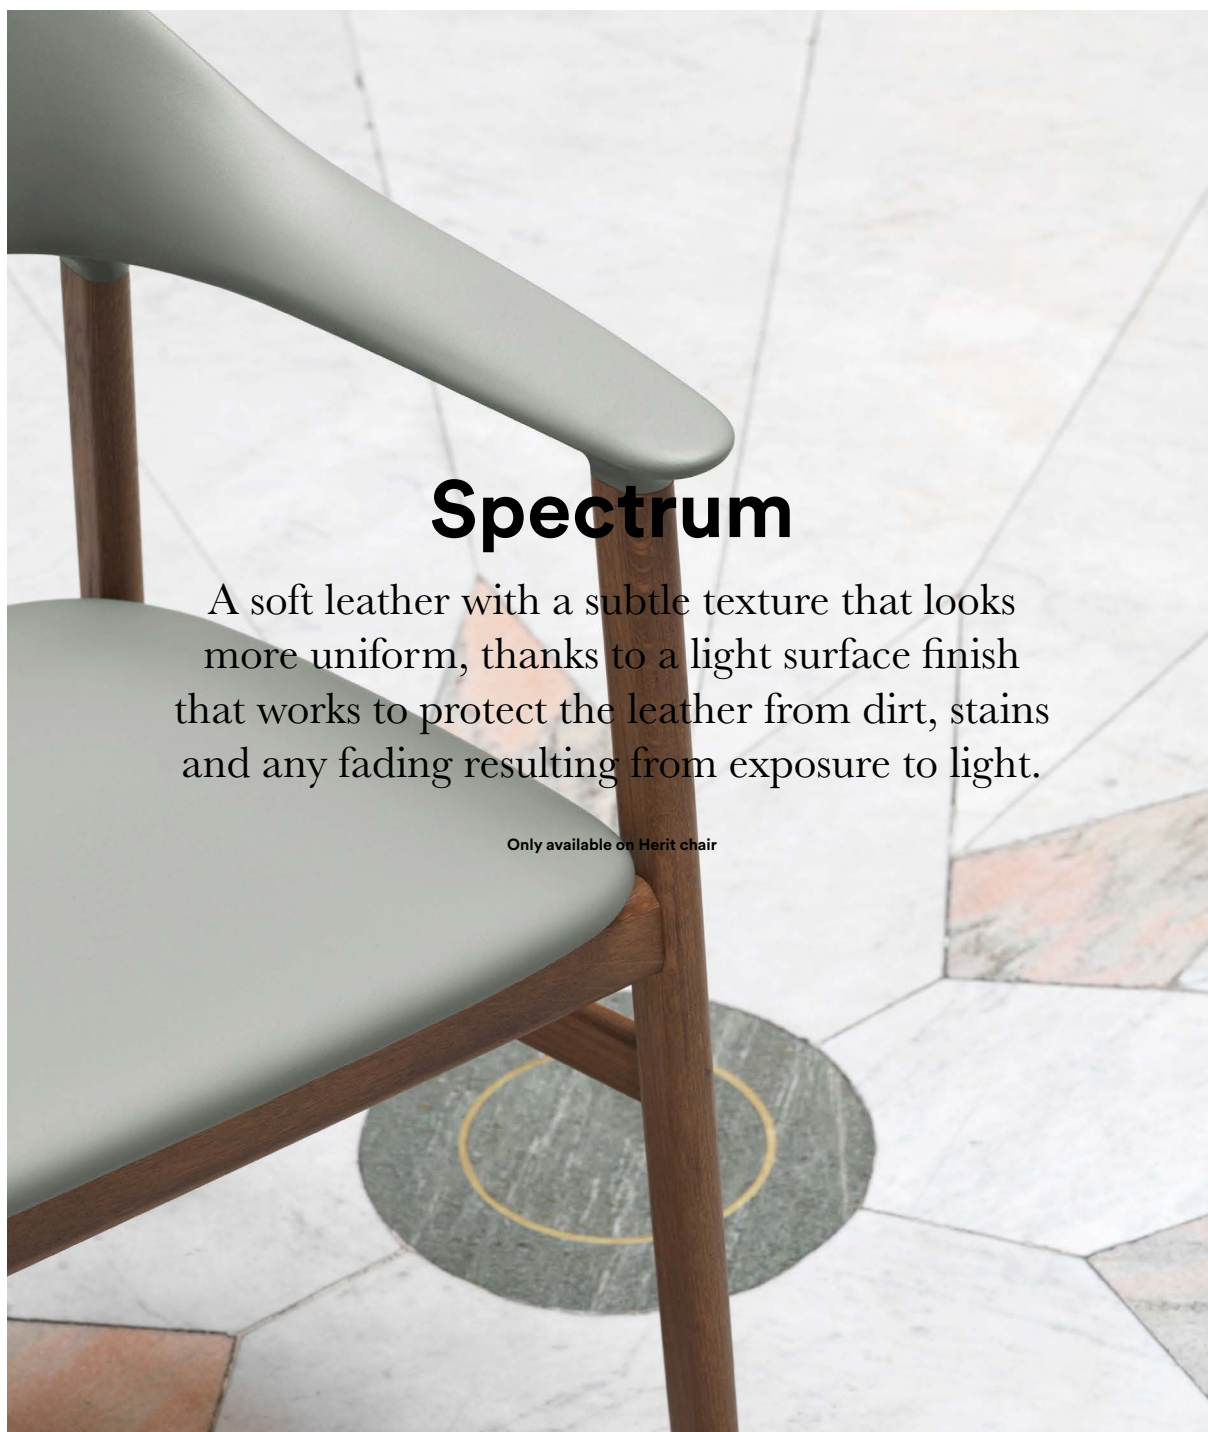

White
41594

Coffee
41597

Cognac
41598

Black
41599

Leathers Ultra

Right:

Era lounge chair high swivel aluminum in Sørensens Ultra leather/Black

Below:

Hyg swivel 5W gaslift aluminum full upholstery in Sørensens Ultra leather/Brandy

Spectrum

A soft leather with a subtle texture that looks more uniform, thanks to a light surface finish that works to protect the leather from dirt, stains and any fading resulting from exposure to light.