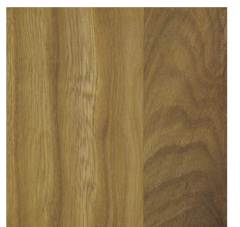

Other modifications and prices on request.

Materials & Finishes

European Oak

Loba White Oil

White Pigmented Oil

Natural Oil

Wenge Oil

European Walnut

White Pigmented Oil

Natural Oil

With Knots - Natural Oil

American Walnut

Natural Oil

Elm

Natural Oil

White Pigmented Oil

Jahorina Pigment

Cherry

Natural Oil

Maple

White Pigmented Oil

Timber Species

CONTACT

For our full range of materials and finishes, please visit our showroom or contact us on 1800 181 558.