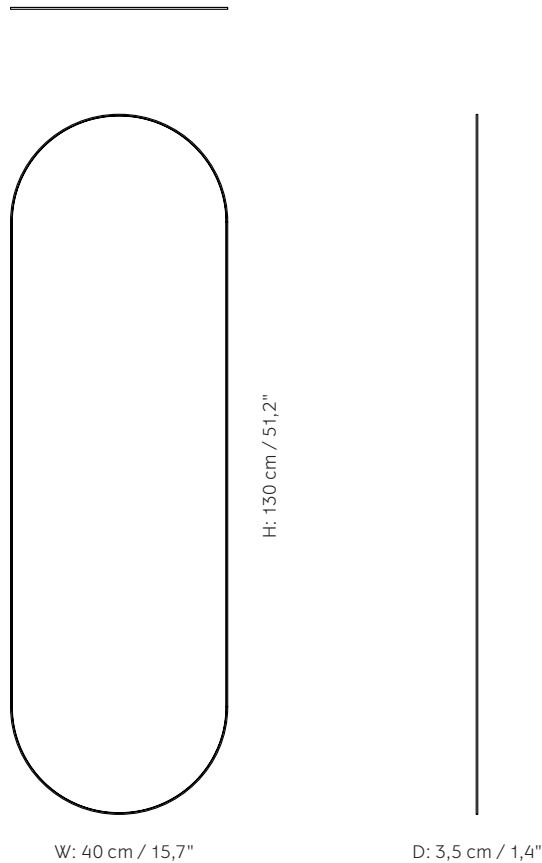

Norm Wall Mirror, Oval

Mirror

Furniture—Product Sheet
menu.as

by Norm Architects

Norm Wall Mirror, Oval

Product Type

Mirror

Production Process

Extruded aluminum with cut glass Mirror

Environment

Indoor

Dimensions (cm / in)

H: 130 cm / 51,2"

W: 40 cm / 15,7"

D: 3,5 cm / 1,4"

Materials

Norm Wall Mirror, Oval

Black
8010539

White
8010639