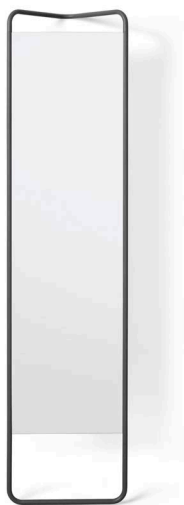

KaschKasch Floor Mirror

Moss Green
8000469