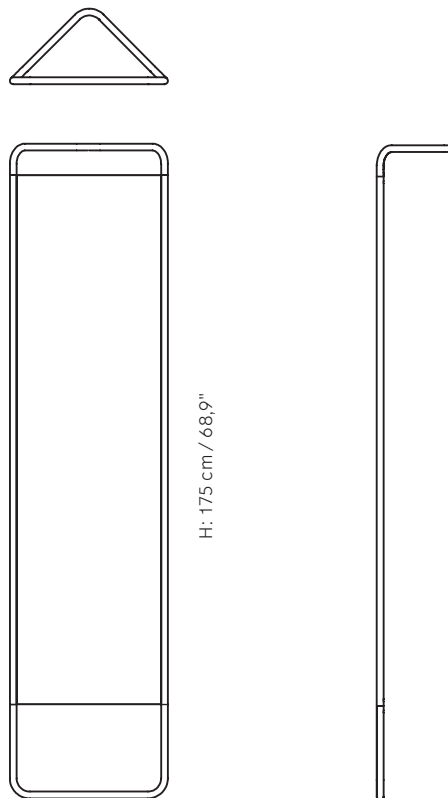

KaschKasch Floor Mirror

Mirror

Furniture—Product Sheet
menu.as

byKaschKasch Cologne

KaschKasch Floor Mirror

Product Type

Mirror

Production Process

Bent steel tubes, extruded aluminum
with cut glass mirror

Environment

Indoor

Dimensions (cm / in)

H: 175 cm / 68,9"

W: 42 cm / 16,5"

D: 20 cm / 7,9"

Materials

Powder Coated Aluminium, Glass Mirror

Colours

Moss Green/ Black/ White

Care Instructions

To clean, simply wipe with a soft cloth using hot water and a mild detergent.

W: 42 cm / 16,5"

D: 20 cm / 7,9"

There is nothing more rewarding than a product that presents both a clever innovation and an eye-catching design. KaschKasch Floor Mirror is just such a product. Ideal for homes with limited space, the full-length triangle-shaped mirror slots neatly into corners leaving a small footprint. Both casual and utterly stylish, it is the creation of young German designers Florian Kallus and Sebastian Schneider, who work together as KaschKasch Cologne.