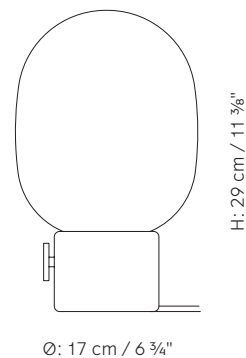

JWDA Lamp

Product Type

Table lamp

Production Process

Base in polished brass, brushed metal or concrete. The brass version is mirror polished but not lacquered so the metal will darken and patinate over time. The glass shade is made from mouth-blown opal glass. The knobs are bronzed brass and oxidized steel.

Environment

Indoor

Dimensions (cm / in)

H: 29 cm / 11 $\frac{3}{8}$ "

Ø: 17 cm / 6 $\frac{3}{4}$ "

Materials

Stainless steel, solid brass or concrete, glass, dimmer

Colours

Brushed Steel, Mirror Polished Brass

Light Grey/Brass

Voltage (V)

220V

Light source & Energi efficiency class

G9, MAX 40W, A++, A+, A, B, C, D

Certifications

IP20

Cord length / diameter (cm / in)

200 cm / 78 $\frac{3}{4}$ "

Care Instructions

Use a soft dry cloth to clean. Do not use any cleaners with chemicals or harsh abrasives. Avoid using water.

JWDA pendant is part of a series of lamps inspired by traditional oil lamps. The lamp is made from honest materials – concrete and brass – ennobled by the refinement of its design.

Simplified and reduced of clutter to its essence, JWDA is minimalist lamp – but with a strong character. Its roundedness expresses warmth and friendliness. The lamp represents a study in the contrasts between the raw character of the concrete, the delicate glass and refined brass. Unusually for a pendant lamp, JWDA features a dimmer switch on its base, a practical function that makes this a perfect pendant to hang over a dining table or office desk.

About the Designer

Jonas Wagell is a Swedish architect and designer based in Stockholm. His work has come to be known for simplistic playfulness and clever compact living, with recent collaborations reaching as far as China, Taiwan and North America. The studio's architecture work is mostly known for the prefab house concept, 'Mini House', which has previously been recognized by Wallpaper* magazine naming him one of the 'World's 50 hottest young Architects' in 2008. Today, their work is primarily focused on product design and creative direction for clients around the world.