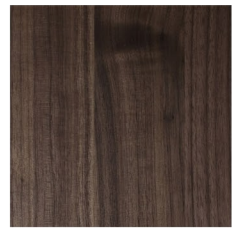

American Walnut

Natural Oil