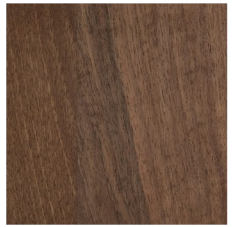

Natural Oil